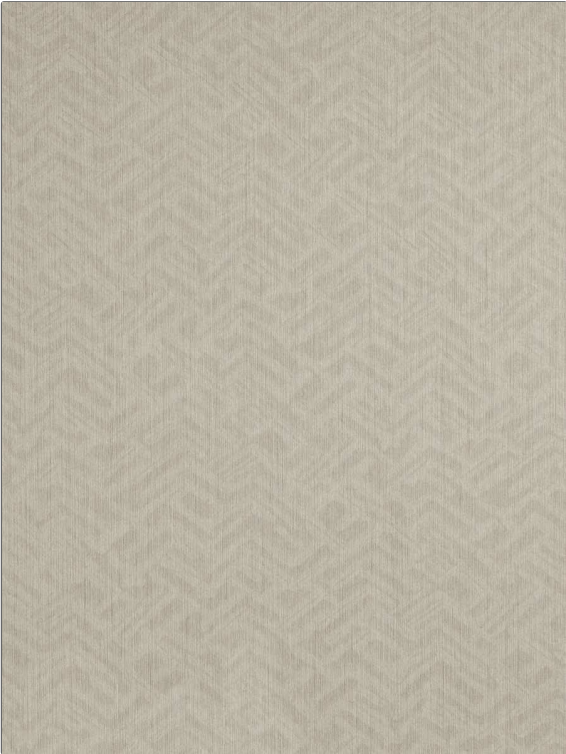

Wallcovering Product Details

PATTERN 75198W Balfour
COLOR Pumice 06

BRAND Stroheim
APPLICATION Wallcovering

CATEGORIES Wallpaper, String / Textile
COLORS Beige

DESIGN TYPES Global / Ethnic, Texture Raised
SCALE Medium

WIDTH	VERTICAL REPEAT	HORIZONTAL REPEAT	CONTENT
31.00 in (78.74 cm)	12.50 in (31.75 cm)	16.00 in (40.64 cm)	Face: 50% Virgin Wool, 50% Acrylic, Backing: 100% Nonwoven
BACKING	FIRE CODES	PRODUCT NUMBER	COUNTRY
Strippable, Pretrimmed	Ce Mark Certified	9666006	Italy