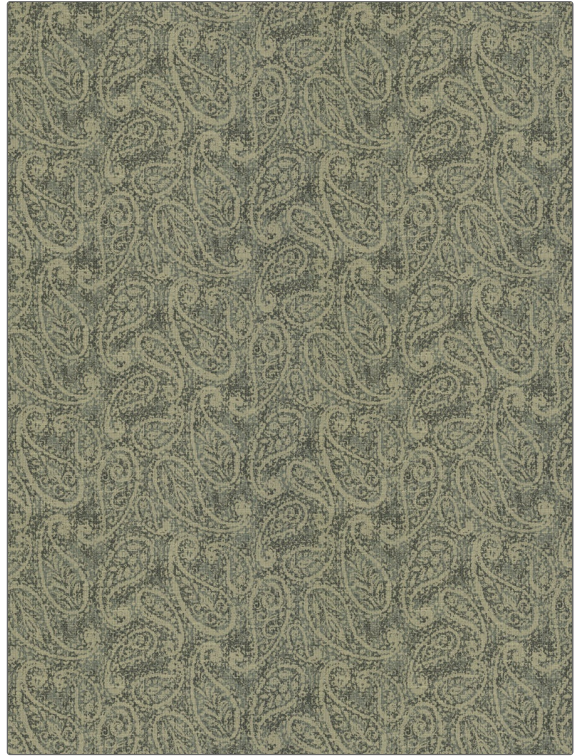

# Fabric Product Details

**PATTERN** 04807  
**COLOR** Slate

**BRAND**

**Trend**

**APPLICATION**

**Fabric**

**USES**

**Bedding, Upholstery**

**CATEGORIES**

**Wovens**

**BOOK**

**Lifestyles By Color X (5 Books) Iron / Fog**

**COLORS**

**Grey**

**DESIGN TYPES**

**Paisley**

**SCALE**

**Medium**

**DIRECTION SHOWN**

**Up the Bolt**

**WIDTH**

**56.00 in (142.24 cm)**

**VERTICAL REPEAT**

**23.25 in (59.06 cm)**

**HORIZONTAL REPEAT**

**29.00 in (73.66 cm)**

**CONTENT**

**73% Polyester 27% Cotton**

**BACKING**

**Light Acrylic Backing**

**FIRE CODES**

**UFAC Class I / NFPA 260**