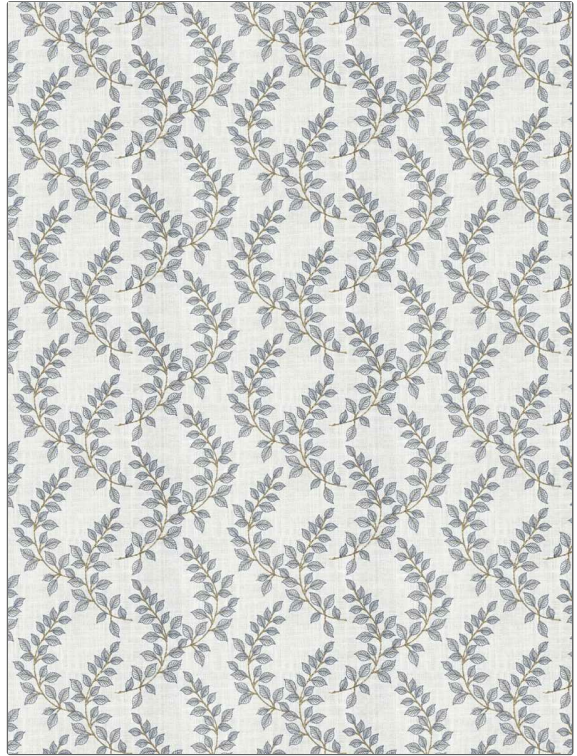

Fabric Product Details

PATTERN 05395
COLOR Blue

BRAND

Trend

USES

Bedding, Drapery

BOOK

Lifestyles By Color Vol. XI(3 Books) Mist / Blue

DESIGN TYPES

Embroidery, Leaves

DIRECTION SHOWN

Up the Bolt

APPLICATION

Fabric

CATEGORIES

Crewels / Embroideries

COLORS

Blue

SCALE

Small

WIDTH

51.00 in (129.54 cm)

VERTICAL REPEAT

6.38 in (16.21 cm)

HORIZONTAL REPEAT

10.25 in (26.04 cm)

CONTENT

Embroidery: 100% Polyester, Base: 70% Polyester, 30% Cotton

BACKING

PRODUCT NUMBER

1458304

DATE BOOKED