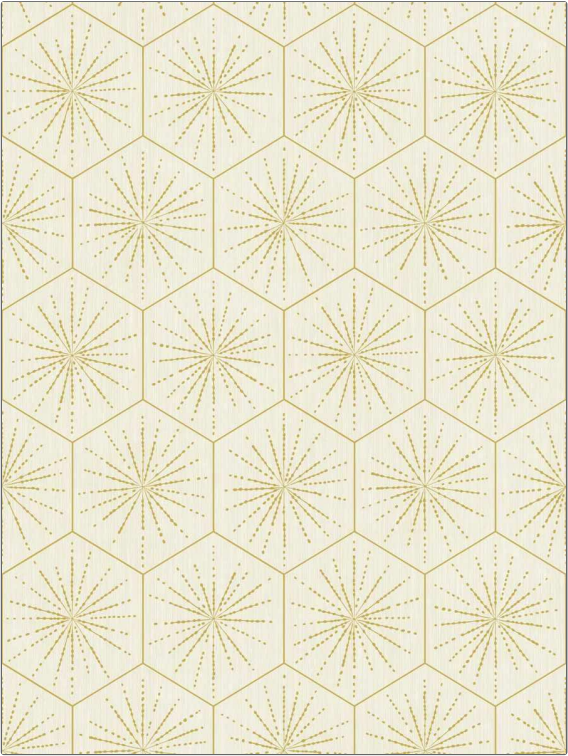

# Wallcovering Product Details

**PATTERN** 30063W  
**COLOR** 501

**BRAND** Trend  
**APPLICATION** Wallcovering

**CATEGORIES** Non - Woven, Wallpaper  
**COLORS** Metallic, Off White / Ivory

**DESIGN TYPES** Geometric / Abstract, Contemporary / Modern

|                     |  |                          |                |
|---------------------|--|--------------------------|----------------|
| <b>WIDTH</b>        | <b>VERTICAL REPEAT</b>                             | <b>HORIZONTAL REPEAT</b> | <b>CONTENT</b> |
| 27.00 in (68.58 cm) | 25.20 in (64.01 cm)                                | 27.00 in (68.58 cm)      | 100% Nonwoven  |
| <b>BACKING</b>      | <b>FIRE CODES</b>                                  | <b>PRODUCT NUMBER</b>    | <b>COUNTRY</b> |
| Pretrimmed          | Passes ASTM-E84, Ce Mark Certified, Passes EN15102 | 1460401                  | China          |