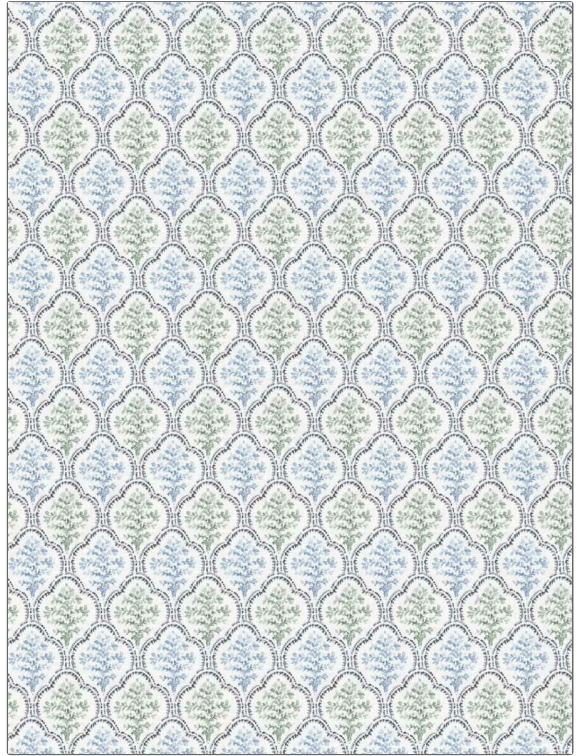

Fabric Product Details

PATTERN 05415
COLOR Misty

BRAND

Trend

USES

**Bedding, Drapery,
Multipurpose**

BOOK

**Lifestyles By Color Vol.
XI(3 Books) Mist / Blue**

DESIGN TYPES

**Leaves, Print Pattern,
Bargello**

DIRECTION SHOWN

Up the Bolt

APPLICATION

Fabric

CATEGORIES

Prints

COLORS

Light Blue, Aqua / Teal

SCALE

Small

WIDTH

54.00 in (137.16 cm)

VERTICAL REPEAT

4.50 in (11.43 cm)

HORIZONTAL REPEAT

3.38 in (8.59 cm)

CONTENT

100% Cotton

BACKING

FIRE CODES

UFAC Class I

DOUBLE RUBS