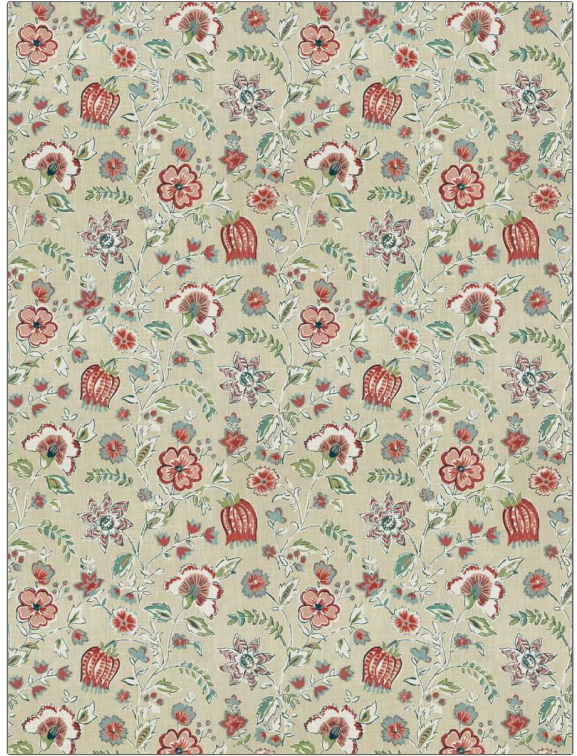

Fabric Product Details

PATTERN 05630
COLOR 01

BRAND

Trend

USES

**Bedding, Drapery,
Multipurpose, Upholstery**

COLORS

Blue, Gold, Red

SCALE

Medium

APPLICATION

Fabric

CATEGORIES

Prints

DESIGN TYPES

Floral, Global / Ethnic

DIRECTION SHOWN

Up the Bolt

WIDTH

54.00 in (137.16 cm)

VERTICAL REPEAT

27.00 in (68.58 cm)

HORIZONTAL REPEAT

27.00 in (68.58 cm)