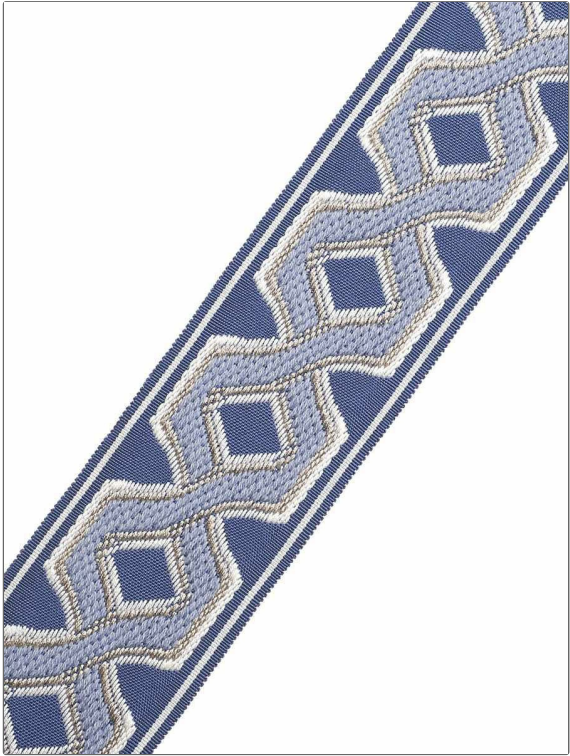

Trimming Product Details

**PATTERN** 04859  
**COLOR** Sapphire

**BRAND**  
**Trend**

**APPLICATION**  
**Trimming**

**USES**  
**Bedding, Window, Accessories, Furniture**

**CATEGORIES**  
**Braids / Borders / Tape**

**BOOK**  
**Crescendo Trimmings**

**COLORS**  
**Blue**

**DESIGN TYPES**  
**Geometric, Diamond**

WIDTH	VERTICAL REPEAT	HORIZONTAL REPEAT	CONTENT
3.00 in (7.62 cm)	0.00 in (0.00 cm)	0.00 in (0.00 cm)	72% Viscose, 21% Cotton, 7% Rayon
PRODUCT NUMBER	DATE BOOKED	COUNTRY	
2756910	09/2020	China	

**ADDITIONAL PRODUCT NOTES**

Border / Braid / Tape, Embroidered Textiles Are Not, Guaranteed For Precise Color, Matching And Colorfastness., Color Placement Of Embroidery, May Vary. All Measurements, Quoted For Repeats Are, Approximate., Width: 3.00 In