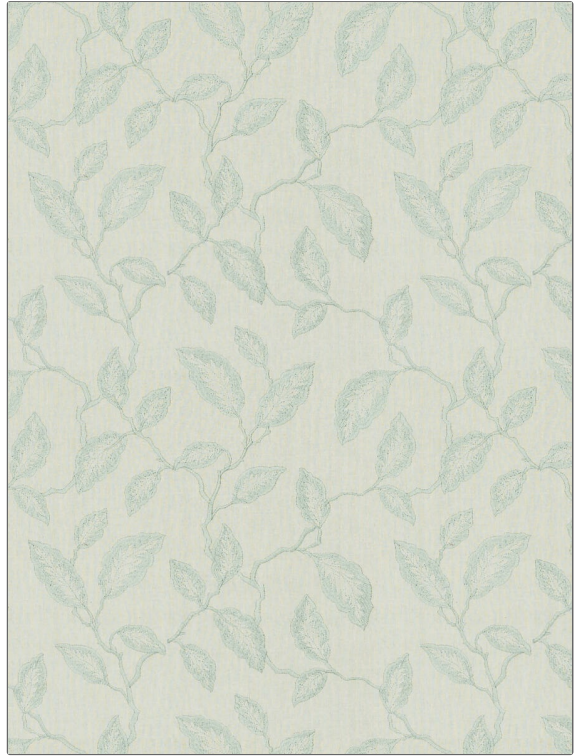

Fabric Product Details

PATTERN 04676
COLOR Spa

BRAND

Trend

USES

Bedding, Drapery

BOOK

**Window By Color (3 Books)
Ocean / Blush**

DESIGN TYPES

Embroidery, Leaves

DIRECTION SHOWN

Up the Bolt

APPLICATION

Fabric

CATEGORIES

Crewels / Embroideries

COLORS

Aqua / Teal

SCALE

Medium

WIDTH

52.00 in (132.08 cm)

VERTICAL REPEAT

17.50 in (44.45 cm)

HORIZONTAL REPEAT

17.50 in (44.45 cm)

CONTENT

**Base: 50% Linen, 30%
Viscose, 20% Polyester,
Embroidery %100 Polyester**

BACKING

PRODUCT NUMBER

0444202

DATE BOOKED