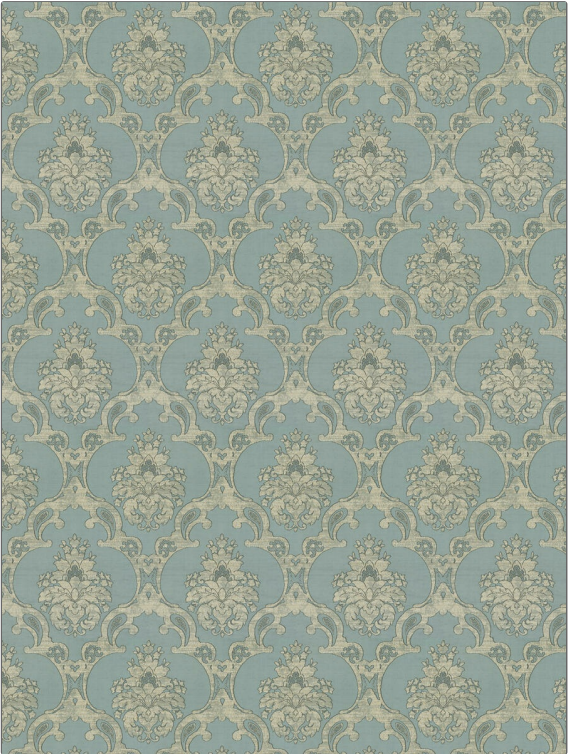

Fabric Product Details

PATTERN 04681
COLOR Jade

BRAND	APPLICATION
Trend	Fabric
USES	CATEGORIES
Bedding, Drapery	Faux Silk
BOOK	COLORS
Window By Color (3 Books) Ocean / Blush	Aqua / Teal
DESIGN TYPES	SCALE
Damask	Large
DIRECTION SHOWN	
Up the Bolt	

WIDTH	VERTICAL REPEAT	HORIZONTAL REPEAT	CONTENT
56.00 in (142.24 cm)	20.50 in (52.07 cm)	14.12 in (35.86 cm)	100% Polyester
BACKING	PRODUCT NUMBER	DATE BOOKED	COUNTRY
	0449102	02/2020	China
CLEANING CODES			
S			