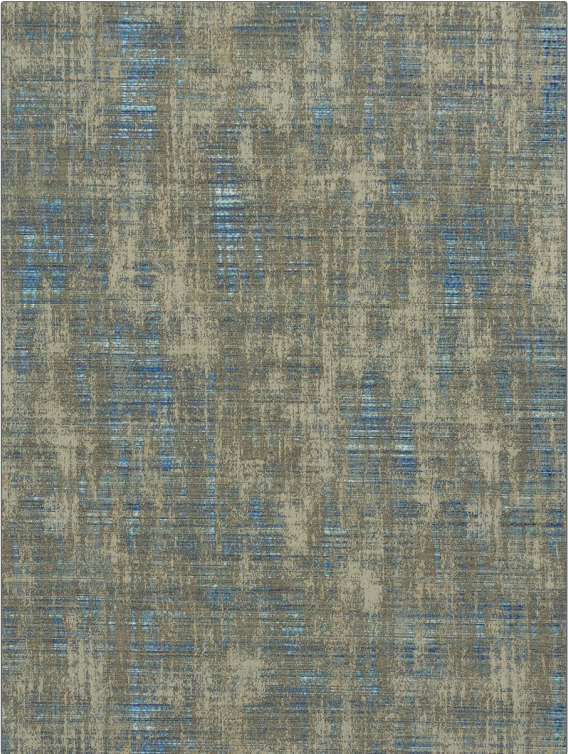

Fabric Product Details

PATTERN 04667
COLOR Lazuli

BRAND	APPLICATION
Trend	Fabric
USES	CATEGORIES
Bedding, Drapery	NFPA 701 FR, Faux Silk, Eco / Environment Plus
BOOK	COLORS
Window By Color (3 Books) Ocean / Blush	Blue
DESIGN TYPES	SCALE
Contemporary / Modern, Abstract	Small
RAILROADED	
Not Railroaded	

WIDTH	VERTICAL REPEAT	HORIZONTAL REPEAT	CONTENT
57.00 in (144.78 cm)	15.50 in (39.37 cm)	6.50 in (16.51 cm)	100% Polyester
BACKING	FIRE CODES	PRODUCT NUMBER	DATE BOOKED
	Passes "NFPA 701" 2010	0452812	02/2020
COUNTRY	CLEANING CODES		
India	S		