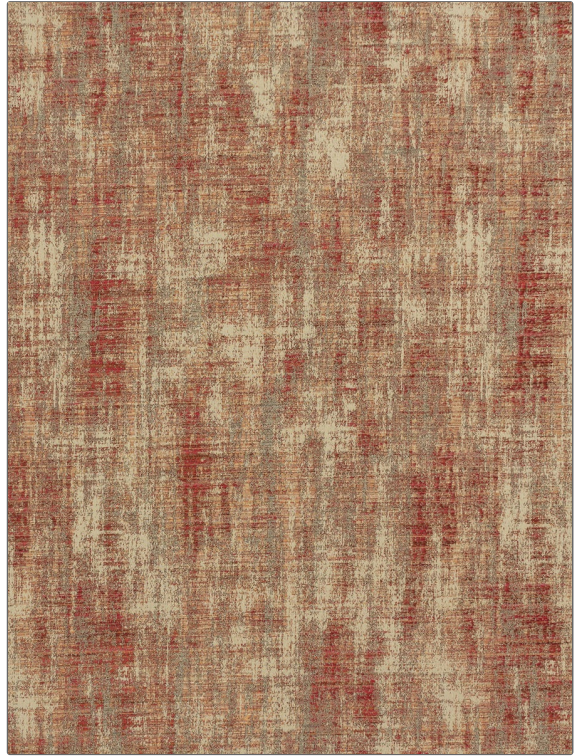

# Fabric Product Details

**PATTERN** 04667  
**COLOR** 11

**BRAND**

**Trend**

**APPLICATION**

**Fabric**

**USES**

**Bedding, Drapery**

**CATEGORIES**

**NFPA 701 FR, Faux Silk,  
Eco / Environment Plus**

**COLORS**

**Coral / Peach**

**DESIGN TYPES**

**Contemporary / Modern,  
Abstract**

**SCALE**

**Small**

**RAILROADED**

**Not Railroaded**

**WIDTH**

**57.00 in (144.78 cm)**

**VERTICAL REPEAT**

**15.50 in (39.37 cm)**

**HORIZONTAL REPEAT**

**6.50 in (16.51 cm)**