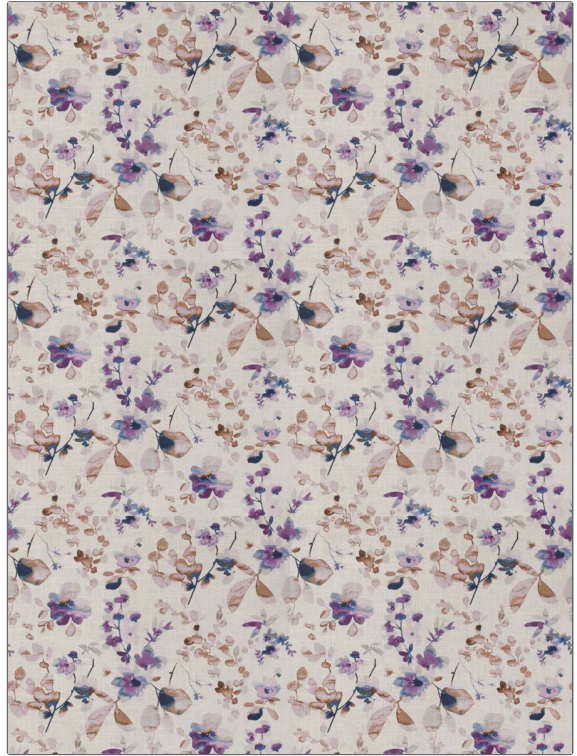

# Fabric Product Details

**PATTERN** 03367  
**COLOR** 06

**BRAND**

**Trend**

**USES**

**Bedding, Drapery,  
Multipurpose**

**COLORS**

**Lavender / Purple**

**SCALE**

**Large**

**APPLICATION**

**Fabric**

**CATEGORIES**

**Prints, Linen**

**DESIGN TYPES**

**Floral, Asian, Print Pattern**

**RAILROADED**

**Not Railroaded**

**WIDTH**

**54.00 in (137.16 cm)**

**VERTICAL REPEAT**

**25.25 in (64.14 cm)**

**HORIZONTAL REPEAT**

**27.00 in (68.58 cm)**