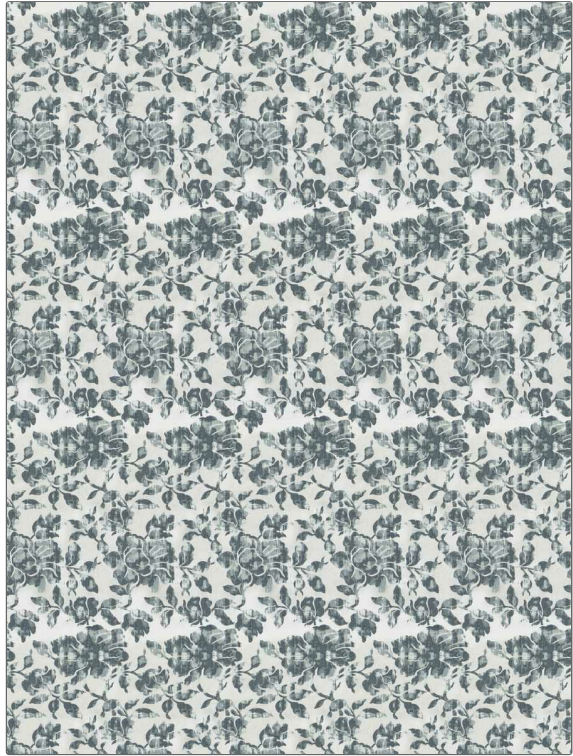

Fabric Product Details

PATTERN 05054
COLOR Slate

BRAND	APPLICATION
Trend	Fabric
USES	CATEGORIES
Bedding, Drapery, Multipurpose, Upholstery	Prints
BOOK	COLORS
Chromatics Aqua / Leaf	Blue, Aqua / Teal
DESIGN TYPES	SCALE
Floral, Print Pattern	Medium
DIRECTION SHOWN	
Up the Bolt	

WIDTH	VERTICAL REPEAT	HORIZONTAL REPEAT	CONTENT
54.00 in (137.16 cm)	20.00 in (50.80 cm)	10.87 in (27.61 cm)	70% Cotton, 25% Polyester, 5% Linen
BACKING	DOUBLE RUBS	PRODUCT NUMBER	DATE BOOKED
	Exceeds 50,000 Double Rubs (Wyzenbeek Method)	6071301	02/2022
COUNTRY	CLEANING CODES		
India	S		