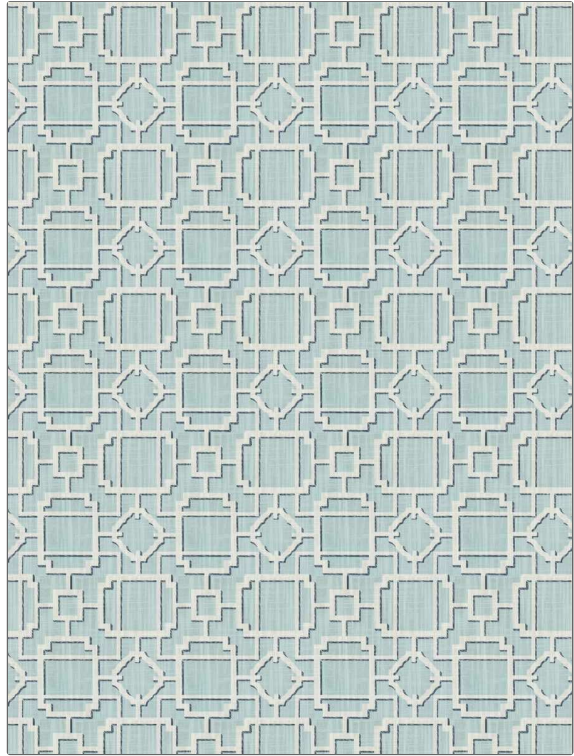

Fabric Product Details

PATTERN 05072
COLOR Spa

BRAND	APPLICATION
Trend	Fabric
USES	CATEGORIES
Bedding, Drapery, Multipurpose, Upholstery	Prints
BOOK	COLORS
Chromatics Aqua / Leaf	Aqua / Teal
DESIGN TYPES	SCALE
Asian, Lattice / Fretwork, Print Pattern	Medium
DIRECTION SHOWN	
Up the Bolt	

WIDTH	FINISH	VERTICAL REPEAT	HORIZONTAL REPEAT
55.00 in (139.70 cm)	Soil & Stain Repellent Finish	6.62 in (16.81 cm)	6.87 in (17.45 cm)
CONTENT	BACKING	FIRE CODES	DOUBLE RUBS
100% Cotton		UFAC Class I / NFPA 260	Exceeds 27,000 Double Rubs (Wyzenbeek Method)
PRODUCT NUMBER	DATE BOOKED	COUNTRY	CLEANING CODES
6076201	02/2022	China	S