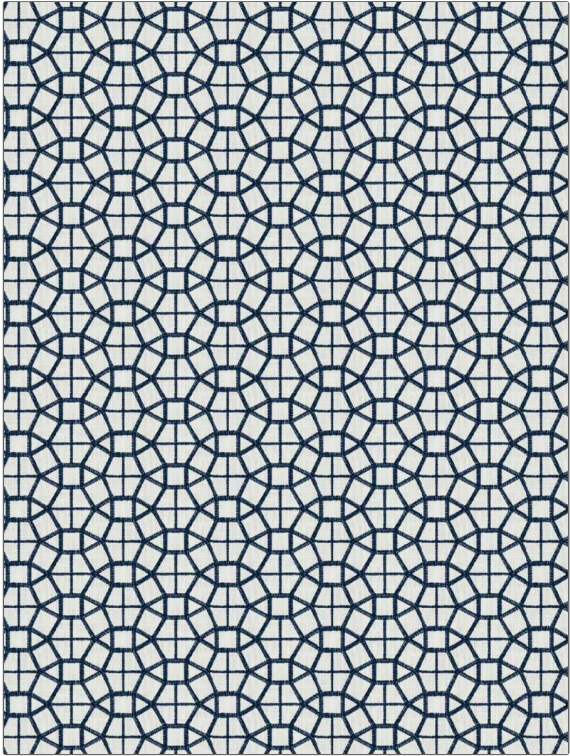

Fabric Product Details

PATTERN 05099
COLOR Navy

BRAND	APPLICATION
Trend	Fabric
USES	CATEGORIES
Bedding, Drapery	Crewels / Embroideries
BOOK	COLORS
Chromatics Cobalt / Navy	Navy
DESIGN TYPES	SCALE
Embroidery, Lattice / Fretwork, Contemporary / Modern	Medium
DIRECTION SHOWN	
Up the Bolt	

WIDTH	VERTICAL REPEAT	HORIZONTAL REPEAT	CONTENT
50.00 in (127.00 cm)	3.12 in (7.92 cm)	5.00 in (12.70 cm)	Embroidery: 100% Polyester, Base: 100% Cotton
BACKING	PRODUCT NUMBER	DATE BOOKED	COUNTRY
	6083901	02/2022	Egypt
CLEANING CODES			
S			