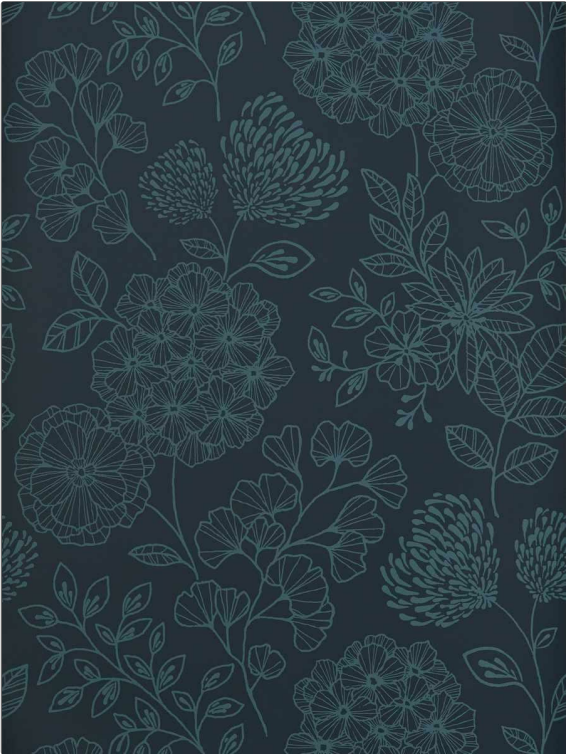

Wallcovering Product Details

PATTERN 30048W
COLOR 504

| | |
|-----------------------|--------------------|
| BRAND | APPLICATION |
| Trend | Wallcovering |
| CATEGORIES | COLORS |
| Non - Woven, Prints | Navy, Aqua / Teal |
| DESIGN TYPES | SCALE |
| Floral, Print Pattern | Large |

| | | | |
|------------------------|-----------------------------------|--------------------------|----------------|
| WIDTH | VERTICAL REPEAT | HORIZONTAL REPEAT | CONTENT |
| 20.50 in (52.07 cm) | 25.12 in (63.80 cm) | 20.50 in (52.07 cm) | 100% Nonwoven |
| BACKING | FIRE CODES | PRODUCT NUMBER | COUNTRY |
| Strippable, Pretrimmed | Ce Mark Certified, Passes EN15102 | 6945104 | United Kingdom |