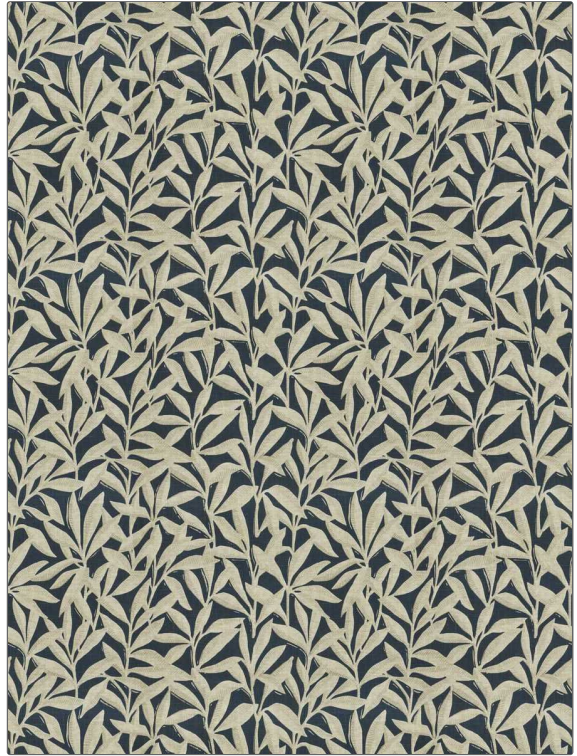

Fabric Product Details

PATTERN 05127
COLOR Indigo

BRAND

Trend

APPLICATION

Fabric

USES

**Bedding, Drapery,
Multipurpose**

CATEGORIES

Prints, Linen

BOOK

Echo Retreat Indigo / Sky

COLORS

Navy

DESIGN TYPES

**Leaves, Print Pattern,
Tropical / Botanical,
Abstract**

SCALE

Large

DIRECTION SHOWN

Up the Bolt

WIDTH

54.00 in (137.16 cm)

VERTICAL REPEAT

20.88 in (53.04 cm)