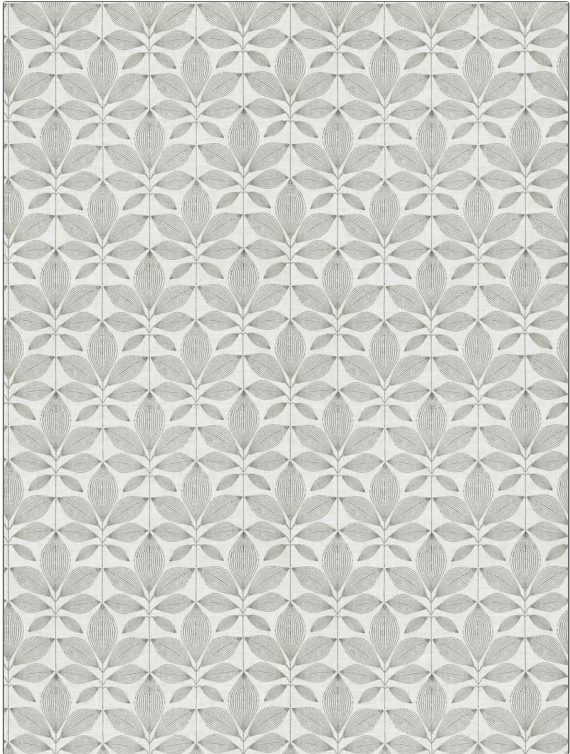

# Fabric Product Details

**PATTERN** 05130  
**COLOR** Stone

<b>BRAND</b>	<b>APPLICATION</b>
Trend	Fabric
<b>USES</b>	<b>CATEGORIES</b>
Bedding, Drapery, Multipurpose	Prints, Linen
<b>BOOK</b>	<b>COLORS</b>
Echo Retreat Stone / Linen	Grey
<b>DESIGN TYPES</b>	<b>SCALE</b>
Leaves, Novelty, Print Pattern	Large
<b>DIRECTION SHOWN</b>	
Up the Bolt	

<b>WIDTH</b>	<b>VERTICAL REPEAT</b>	<b>HORIZONTAL REPEAT</b>	<b>CONTENT</b>
54.00 in (137.16 cm)	27.00 in (68.58 cm)	27.00 in (68.58 cm)	55% Linen, 45% Rayon
<b>BACKING</b>	<b>FIRE CODES</b>	<b>DOUBLE RUBS</b>	<b>PRODUCT NUMBER</b>
	UFAC Class I / NFPA 260	Exceeds 21,000 Double Rubs (Wyzenbeek Method)	7435002
<b>DATE BOOKED</b>	<b>COUNTRY</b>	<b>CLEANING CODES</b>	
11/2022	China	S	