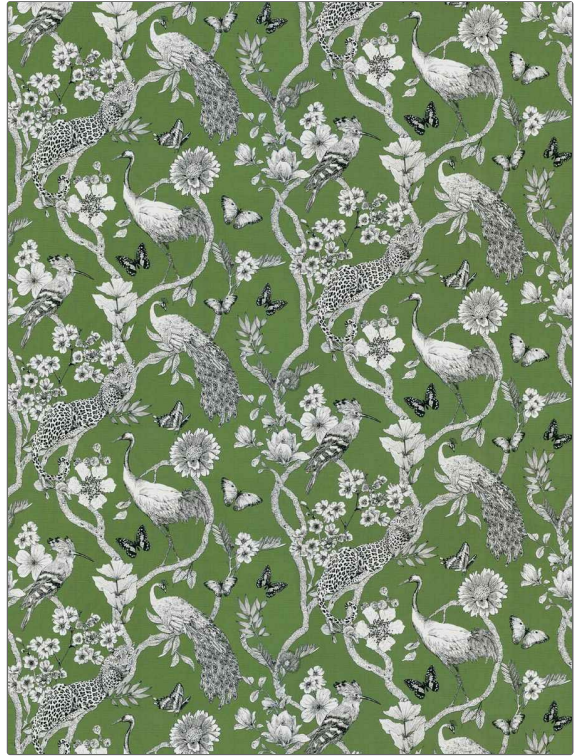

Fabric Product Details

PATTERN 05131
COLOR Green

BRAND

Trend

USES

**Bedding, Drapery,
Multipurpose**

BOOK

Echo Retreat Citrus / Coral

DESIGN TYPES

**Animal, Floral, Print
Pattern, Toile, Tropical /
Botanical**

DIRECTION SHOWN

Up the Bolt

APPLICATION

Fabric

CATEGORIES

Prints

COLORS

Green

SCALE

Large

WIDTH

54.00 in (137.16 cm)

VERTICAL REPEAT

27.00 in (68.58 cm)