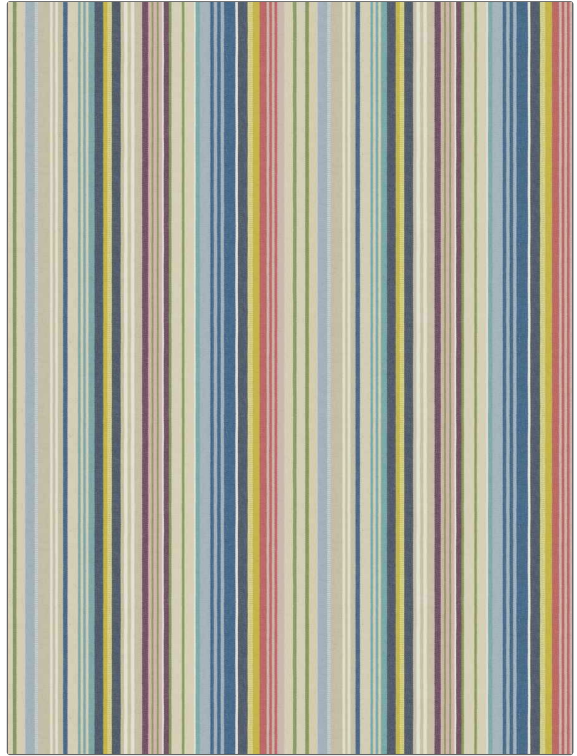

# Fabric Product Details

**PATTERN** 05138  
**COLOR** Blue Multi

**BRAND**

**Trend**

**APPLICATION**

**Fabric**

**USES**

**Bedding, Drapery,  
Multipurpose**

**CATEGORIES**

**Wovens**

**BOOK**

**Echo Retreat Citrus / Coral**

**COLORS**

**Blue, Multi-Color**

**DESIGN TYPES**

**Stripes**

**SCALE**

**Large**

**DIRECTION SHOWN**

**Up the Bolt**

**WIDTH**

**56.00 in (142.24 cm)**

**VERTICAL REPEAT**

**0.00 in (0.00 cm)**