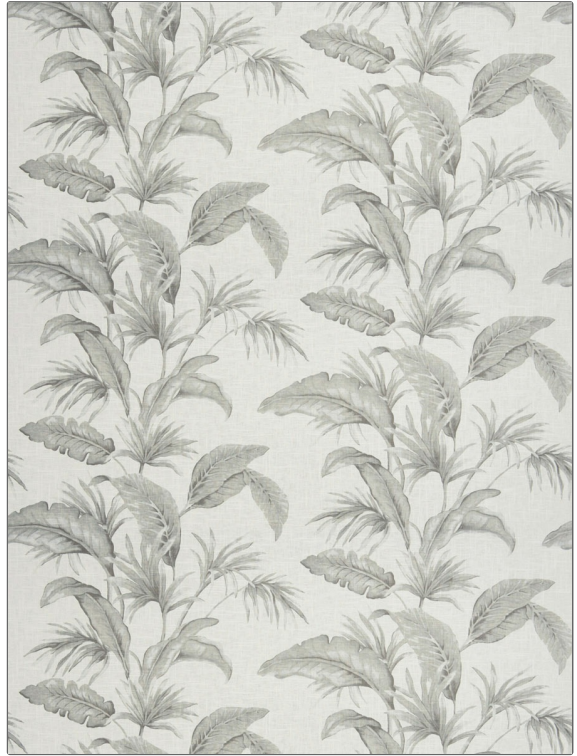

Fabric Product Details

PATTERN 04487
COLOR Ash

BRAND

Trend

USES

**Bedding, Drapery,
 Multipurpose**

BOOK

**Jaclyn Smith Home Vol. V
 (3 Books) Heather / Marble**

DESIGN TYPES

**Leaves, Print Pattern,
 Tropical / Botanical**

RAILROADED

Not Railroaded

APPLICATION

Fabric

CATEGORIES

Prints, Linen

COLORS

Grey

SCALE

Large

WIDTH

54.00 in (137.16 cm)

VERTICAL REPEAT

25.25 in (64.14 cm)