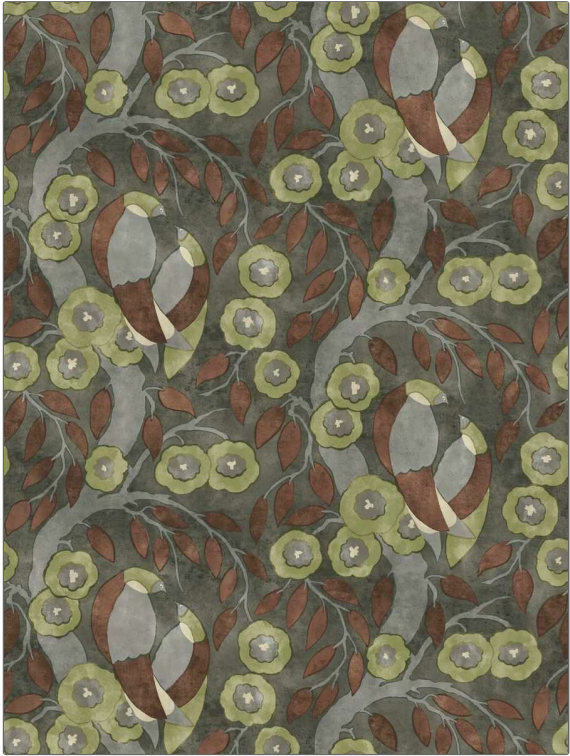

Wallcovering Product Details

PATTERN Grouse-WP
COLOR 503

BRAND	APPLICATION
Vervain	Wallcovering
CATEGORIES	COLORS
Non - Woven, ASTM-E84, En 15102, Digital	Green, Orange / Spice
DESIGN TYPES	SCALE
Leaves, Historic Reproduction, Animal Skins	Large

WIDTH	VERTICAL REPEAT	HORIZONTAL REPEAT	CONTENT
26.70 in (67.82 cm)	17.70 in (44.96 cm)	26.70 in (67.82 cm)	47% Cellulose, 40% Binder, 13% Polyester
BACKING	PRODUCT NUMBER	COUNTRY	
Strippable, Pretrimmed	1557003	Austria	