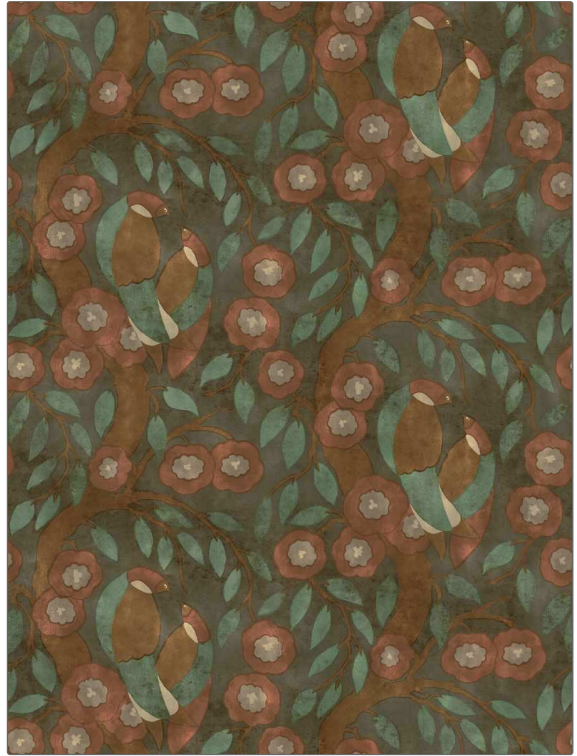

Wallcovering Product Details

PATTERN Grouse-WP
COLOR 506

BRAND

Vervain

APPLICATION

Wallcovering

CATEGORIES

**Non - Woven, ASTM-E84,
En 15102, Digital**

COLORS

Green, Orange / Spice

DESIGN TYPES

**Leaves, Historic
Reproduction, Animal Skins**

SCALE

Large

WIDTH

26.70 in (67.82 cm)

VERTICAL REPEAT

17.70 in (44.96 cm)

HORIZONTAL REPEAT

26.70 in (67.82 cm)

CONTENT

**47% Cellulose, 40% Binder,
13% Polyester**

BACKING

Strippable, Pretrimmed