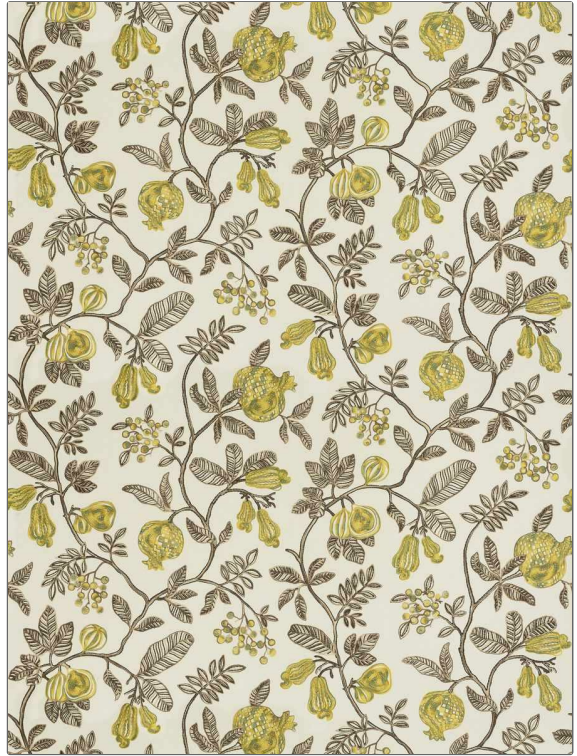

Fabric Product Details

PATTERN Costa Del Sol
COLOR 04

BRAND **APPLICATION**

Vervain

Fabric

USES **CATEGORIES**

**Bedding, Drapery,
Multipurpose**

Crewels / Embroideries

COLORS **DESIGN TYPES**

Green

**Embroidery, Floral, Tropical
/ Botanical**

SCALE **DIRECTION SHOWN**

Large

Up the Bolt

WIDTH	VERTICAL REPEAT	HORIZONTAL REPEAT	CONTENT
51.00 in (129.54 cm)	30.50 in (77.47 cm)	25.60 in (65.02 cm)	87% Cotton, 13% Polyester
BACKING	PRODUCT NUMBER	COUNTRY	CLEANING CODES
	2170704	India	S