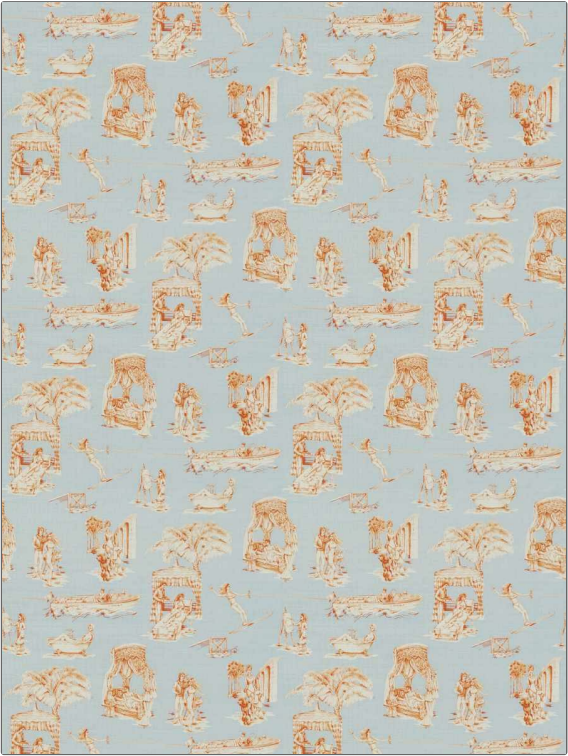

Fabric Product Details

PATTERN Uptown Toile
COLOR 04

BRAND	APPLICATION
Vervain	Fabric
USES	CATEGORIES
Bedding, Drapery, Multipurpose, Upholstery	Prints
COLORS	DESIGN TYPES
Light Blue, Orange / Spice	Novelty, Toile
SCALE	RAILROADED
Large	Not Railroaded

WIDTH	VERTICAL REPEAT	HORIZONTAL REPEAT	CONTENT
55.00 in (139.70 cm)	27.00 in (68.58 cm)	27.00 in (68.58 cm)	51% Cotton, 49% Linen
BACKING	FIRE CODES	PRODUCT NUMBER	COUNTRY
	UFAC Class I / NFPA 260	2481004	Printed In USA
CLEANING CODES			
S			