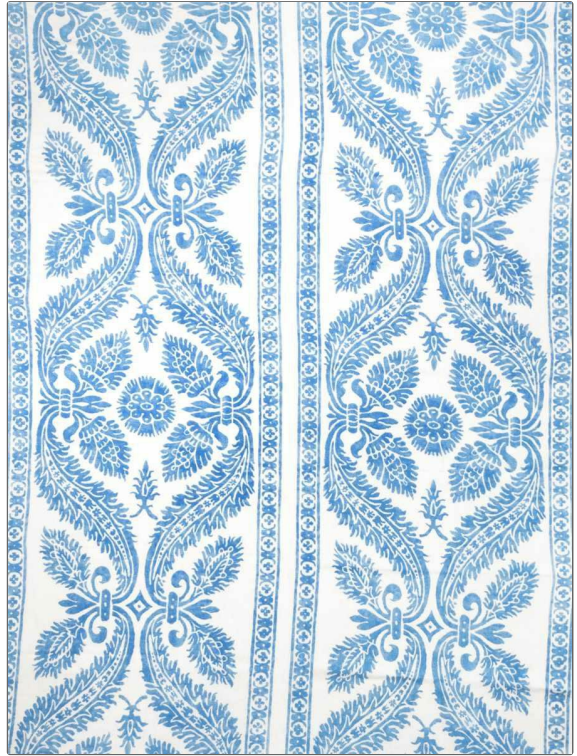

Fabric Product Details

PATTERN **Chapelle**
COLOR **Delft**

BRAND	APPLICATION
Vervain	Fabric
USES	CATEGORIES
Bedding, Drapery, Upholstery	Prints, Linen
COLORS	DESIGN TYPES
Blue	Print Pattern, Stripes, Damask
SCALE	DIRECTION SHOWN
Large	Up the Bolt

WIDTH	VERTICAL REPEAT	HORIZONTAL REPEAT	CONTENT
56.00 in (142.24 cm)	36.00 in (91.44 cm)	27.00 in (68.58 cm)	100% Linen
BACKING	FIRE CODES	DOUBLE RUBS	PRODUCT NUMBER
	UFAC Class I / NFPA 260	Exceeds 12,000 Double Rubs (Wyzenbeek Method)	0513807
COUNTRY	CLEANING CODES		
USA	S		